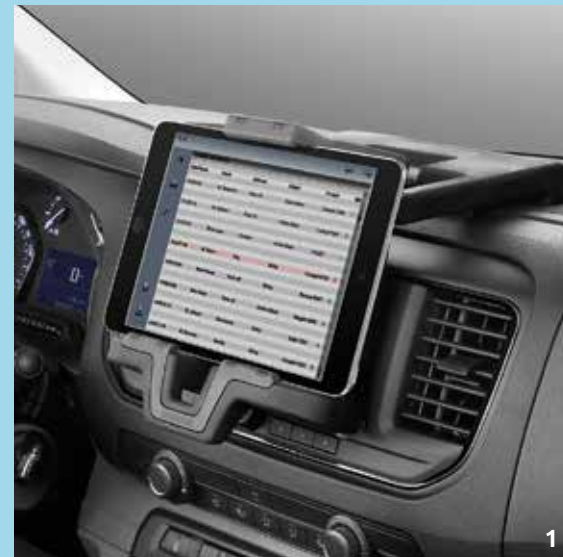

+ MORE SERENITY

Your Citroën Dispatch is an essential source of well-being. The well-being derived from driving in comfort, and experiencing the ergonomic qualities of accessories designed with you in mind.

- 1 - Ashtray
- 2 - Cigarette Lighter
- 3 - Air Freshener
- 4 - Set of 2 Front Wind Deflectors
- 5 - Anti-Slip Dashboard Mat
- 6 - Rear Parking Sensors

PARKING ASSISTANCE

Citroën helps you park in those difficult spaces with a parking sensor system. An audible signal indicates any obstacles, so parking becomes easier.

+ MORE INNOVATION

Your Citroën Dispatch is much more than just a vehicle. Its advanced technology and multimedia equipment will take you to a new level of comfort and pleasure. Driving becomes an enjoyable experience in an atmosphere that is more relaxed and user-friendly than ever before.