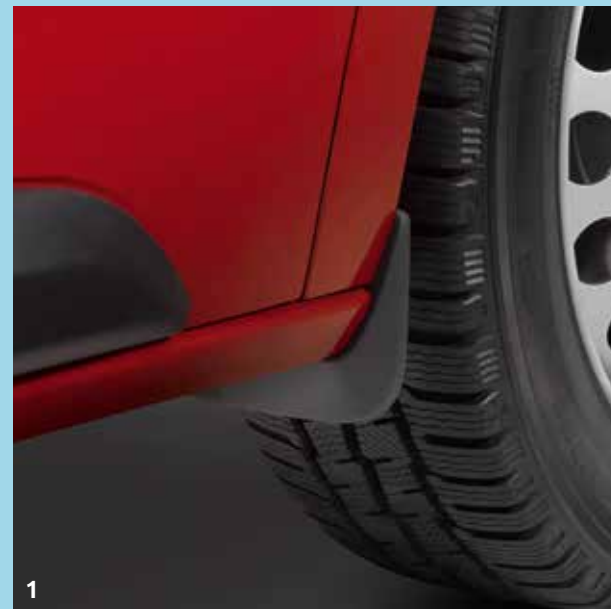

Compact, modern and elegant, your Citroën Dispatch has instant appeal. And Citroën's protective equipment helps you to keep your car looking as splendid as the day you first drove it home.

FLOOR MATS

An effective barrier against daily wear and tear, Citroën floor mats are designed to fit the specific features of your Citroën Dispatch. They are easy to fit, hard-wearing and resistant. Driver-side safety is enhanced by their excellent grip, they also reveal impressive design and creativity.