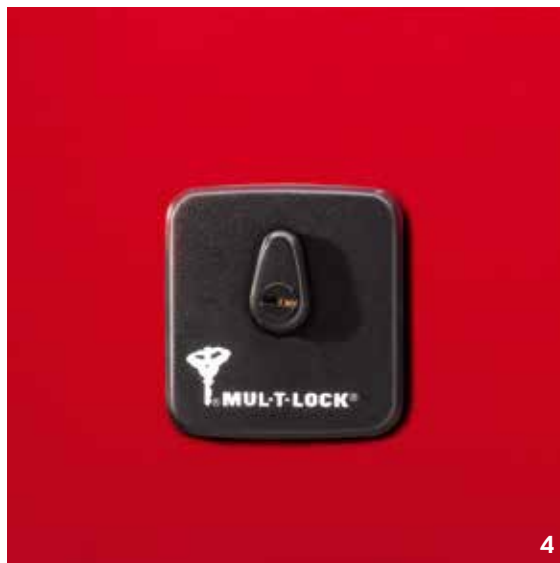

PROTECTION

4 - Security Door Lock

5 - Rear Door Locks

6 - Reflective Strips

REFLECTIVE STRIPS

To increase the visibility of your Citroën Dispatch during work or when parked: improve the safety of your staff and strengthen your image.