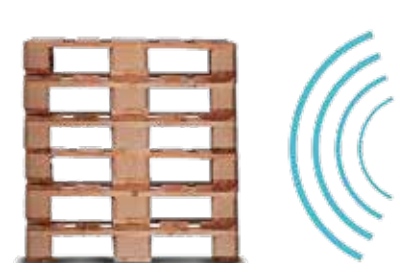

PARKING ASSISTANCE

Citroën helps you park in those difficult spaces with a parking sensor system. An audible signal indicates any obstacles, so parking becomes easier.